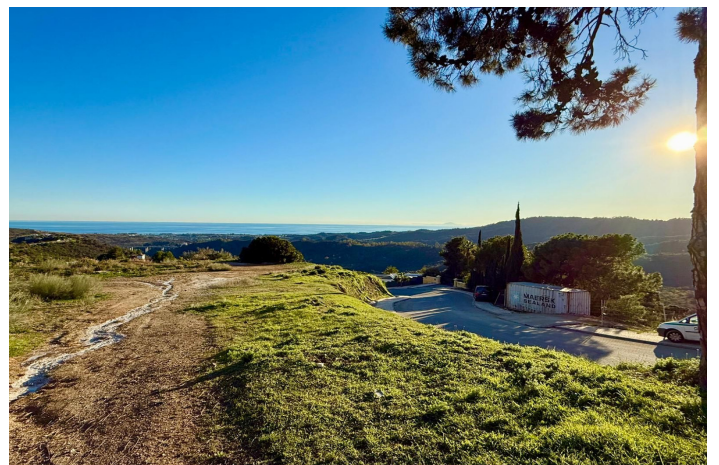

Residential Plot for sale in Benahavís, Benahavís

995,000 €

Reference: R4804066 Plot Size: 3,650m²

Costa del Sol, Benahavís

EXCLUSIVE – Build your dream home on this **FLAT RESIDENTIAL PLOT WITH PROJECT AND BUILDING LICENSE** with sweeping views of the sea and coastline in the gated community of Monte Mayor. This is one of the best remaining plots in Monte Mayor with a flat landscape resulting in lower construction costs. Unobstructed panoramic views of the Mediterranean, the straight of Gibraltar and the Atlas Mountains.

Positioned to perfection, this south/south-west facing gem is ready to build your dream villa, tailored for an idyllic holiday getaway or year-round living. No need to wait for architectural drawings and licensing, you can get started right away!

* VIEWS*

- Straight of Gibraltar
- Atlas Mountains - Africa
- Beautiful and unobstructed sea view
- Mountain view

*** 7% LAND TRANSFER TAX on this plot.** Incredible tax savings!

Monte Mayor stands as a secure, gated urbanisation strategically situated just a few minutes' drive from the A-7 motorway, shops and restaurants, offering seamless connectivity. Onsite residents and guests enjoy a café and bakery. The prestigious Marbella Club Golf Resort is reached within 3-minutes by car. This prime location, ensures a harmonious blend of tranquillity and accessibility, making it an ideal canvas for your residential vision. Enjoy all that Marbella and the Costa del Sol has to offer within 15-minutes from the exclusive gates. Malaga airport is a mere 45-minutes away.

Features:

Orientation

South
South West

Condition

Excellent

Security

Gated Complex
24 Hour Security

Views