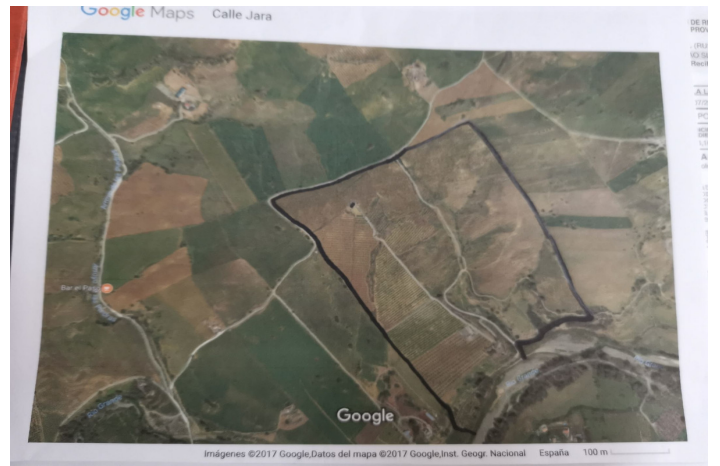

## Plot for sale in Coín, Coín

2,450,000 €

Reference: R3943603 Plot Size: 580,000m<sup>2</sup> Build Size: 1,000m<sup>2</sup>

## Valle del Guadalhorce, Coín

58 hectares in Coín

It is divided into several plots

The farm adjoins the river, the well is approximately 10 meters from the river.

It has 2 40 hp pumps that draw 54 cubic meters per hour and the cistern has a capacity of one million liters.