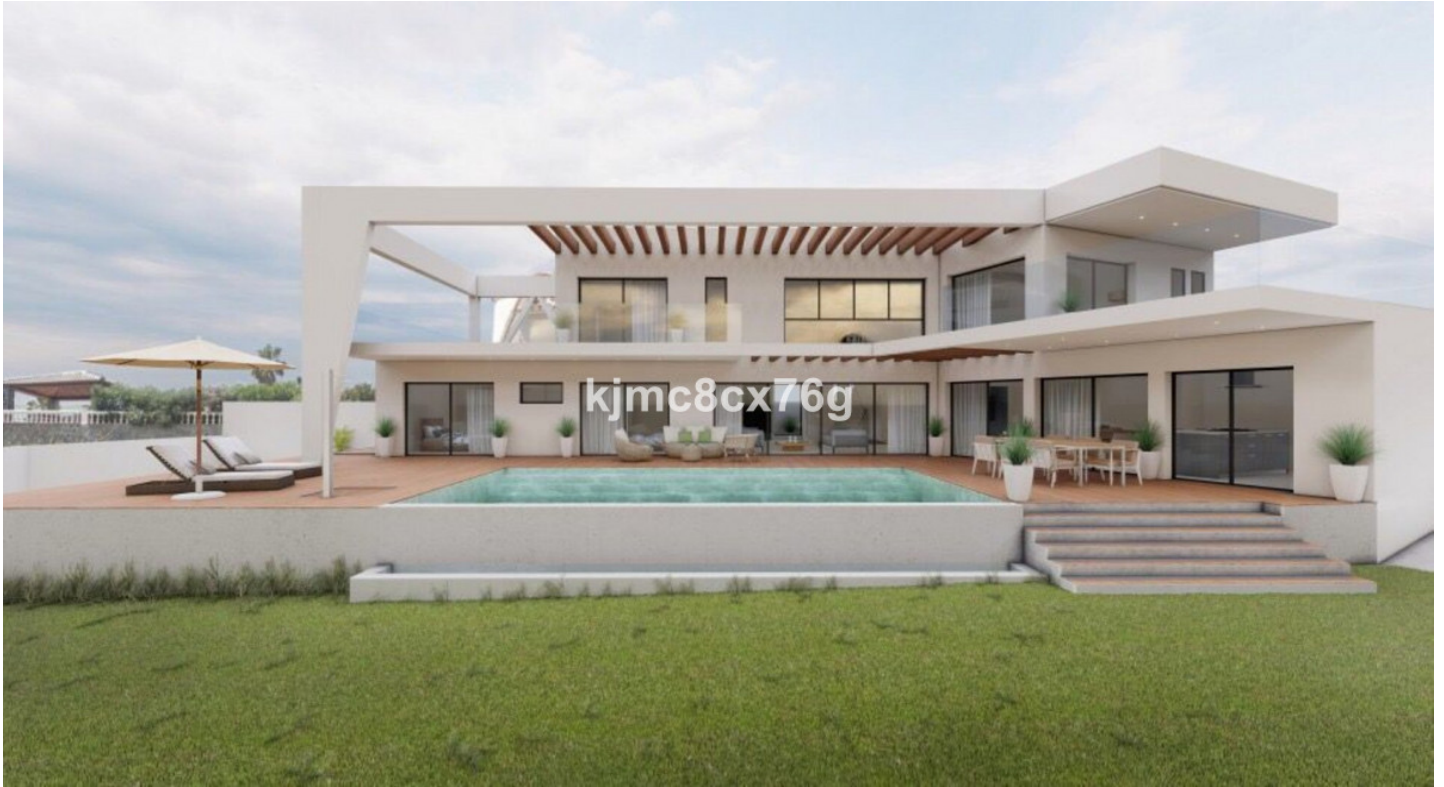

Detached Villa for sale in El Faro, Mijas

2,150,000 €

Reference: R3892870 Bedrooms: 6 Bathrooms: 7 Plot Size: 1,114m² Build Size: 572m² Terrace: 103m²

Costa del Sol, El Faro

Newly built villa in the urbanization El Faro, Mijas Costa, only 200 metres from the beach.

The property consists of three levels connected by stairs and lift, which are distributed as follows: main floor with large living-dining room with access to its large terrace, the gardens and the pool, as well as the barbecue area. Furthermore there is a fully fitted kitchen with separate utility room, a guest toilet and two bedrooms ensuite, perfect for guests. First floor with two large bedrooms ensuite, office and another complex bathroom. Furthermore terrace of more than 100 m² with spectacular sea and mountain views. Finally its large basement with more than 250 m² houses a huge parking area for several vehicles, machinery room, cinema area, wine cellar, kitchen and an additional bedroom ensuite.

It is currently under construction, with completion estimated for the first quarter of 2025. Modifications to the project can be made subject to real interest and agreement with the architect. Ease of payment, in several instalments or monthly payments.