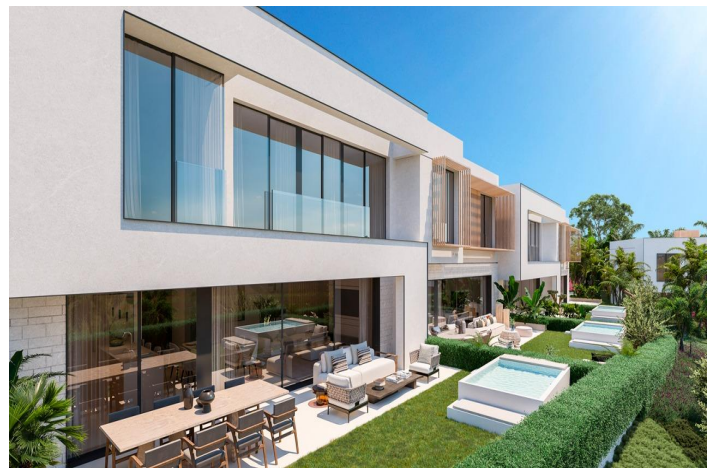

# Townhouse for sale in Mijas Costa, Mijas

**780,000 €**

Reference: RS47301 Bedrooms: 3 Bathrooms: 3 Build Size: 171m<sup>2</sup> Terrace: 91m<sup>2</sup>

### NEW BUILD TOWNHOUSES NEAR MIJAS ON THE GOLF RESORT

Luxury New Build residential of 58 incredible 2 and 3 bedroom townhouses to be built to the highest specification overlooking the renowned La Cala Resort Golf course. Reaching the pinnacle of contemporary design, these exceptional properties are perfect as a family home, a rental investment or somewhere in between. With a world beating rental programme available, facilities rivalling a 5 star hotel and 320 days of sunshine at La Cala Golf unlike anything else on the Costa del Sol.

The modern and sleek design of these townhouses has been expertly undertaken with the importance of light and space at the top of the wishlist. The contemporary open plan layout has been designed to blend seamlessly with floor to ceiling windows leading to the expansive private terraces and solariums. These private outdoor spaces have been created to maximise the enviable front line golf views appreciated from the development. Two and three bedroom units ensure there is a variation in layouts, with many of the homes benefiting from a huge 8m wide living space and terrace. Working with our experienced interior design partners our bespoke furniture packages have been created to compliment the bright and airy interiors.

There will be state of the art fitness facilities onsite not to mention special rates to golf courses in the area.

The popularity of La Cala de Mijas knows no bounds. Conveniently located within 5 minutes of the beautiful beaches and sumptuous eateries of La Cala de Mijas, residential provides the perfect backdrop to enjoy lifestyle of the local area and beyond. A tranquil oasis overlooking the golf course is a incredible springboard to enjoy the sites of Marbella and Puerto Banus (20 mins) and Malaga (30 mins).