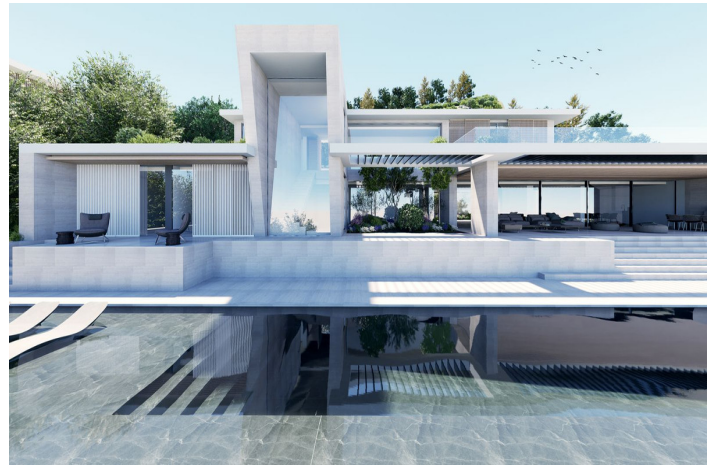

Residential Plot for sale in Sotogrande, Sotogrande

3,750,000 €

Reference: R4775296 Plot Size: 8,359m² Build Size: 2,507m²

Costa de la Luz, Sotogrande

Building plot of 8,359 m² with panoramic views of the sea and several prestigious golf courses.

Building area of 2,507.70 m².

Located in the prestigious urbanization of 'La Reserva de Sotogrande', just 5 minutes by car from magnificent beaches and numerous golf courses, some of them very important, such as 'Valderrama', one of the best known in the world! world and ranked best course in continental Europe by Golf World magazine in 1999! Also known for having organized some of the best golf tournaments in the world.

Sea
Mountain
Panoramic
Golf
Beach
Port

Pool

Private

Orientation

South

Setting

Close To Golf
Close To Port
Close To Sea
Close To Town
Beachfront
Frontline Golf
Port
Marina

Garden