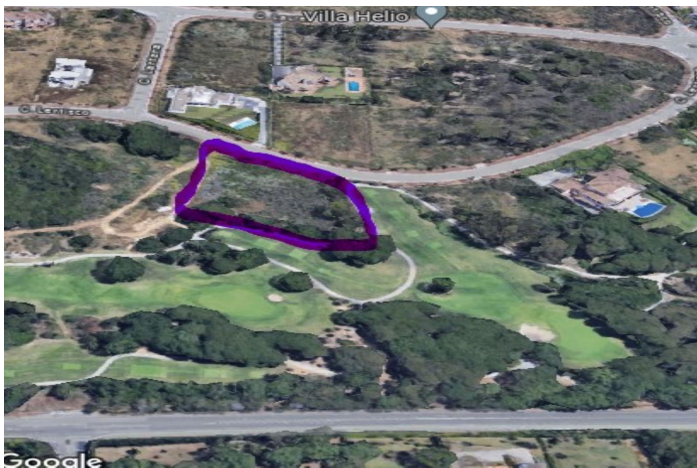

Residential Plot for sale in Sotogrande Alto, Sotogrande

750,000 €

Reference: R4367251 Plot Size: 2,748m²

Costa de la Luz, Sotogrande Alto

A residential plot for a single dwelling on Calle Lentisco within the La Reserva golf resort. This frontline golf plot has a total of 2,748m² with a buildability of 25%.

Features:

Orientation

South

Views

Sea

Golf

Setting

Frontline Golf