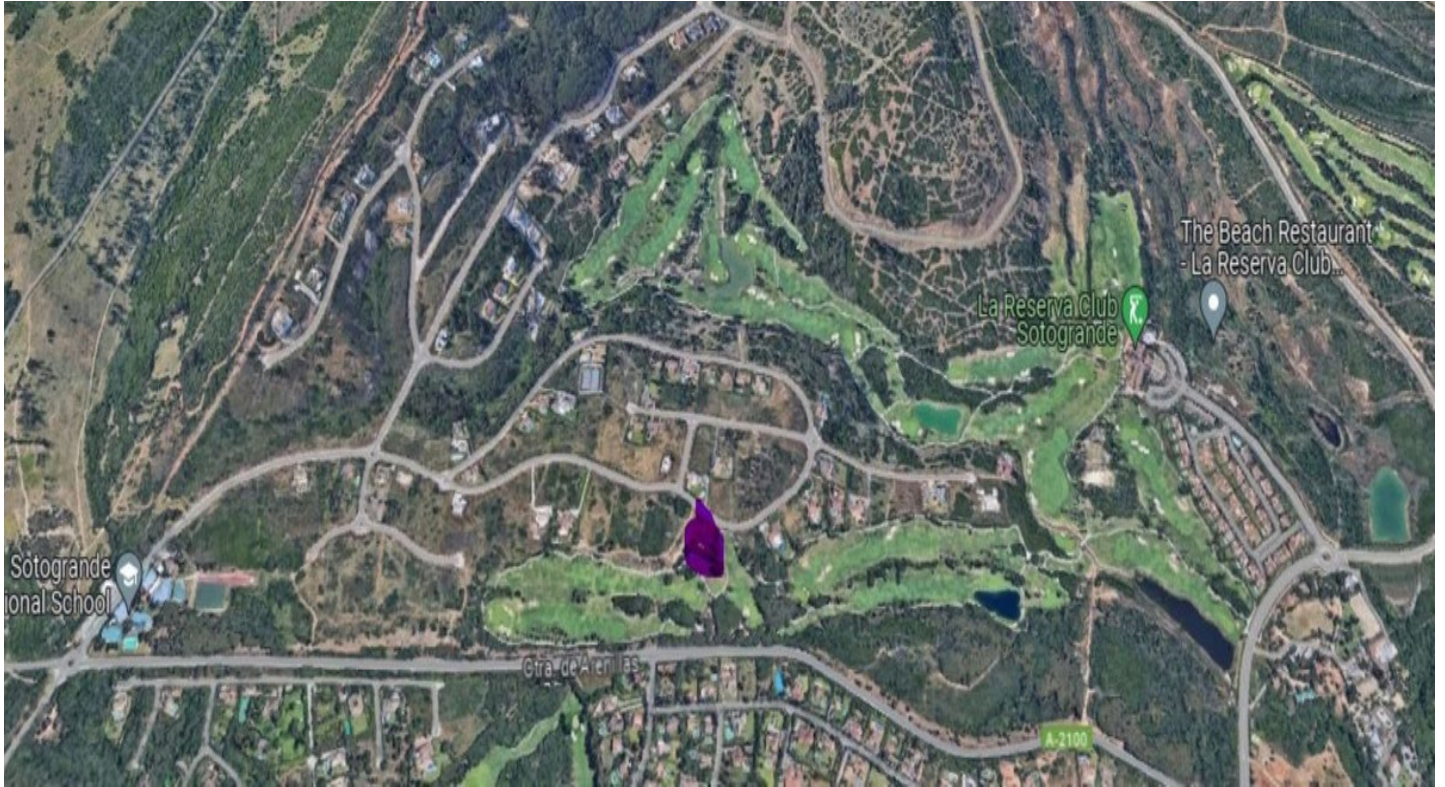

Residential Plot for sale in Sotogrande Alto, Sotogrande

750,000 €

Reference: R4367251 Plot Size: 2,748m²

Costa de la Luz, Sotogrande Alto

A residential plot for a single dwelling on Calle Lentisco within the La Reserva golf resort. This frontline golf plot has a total of 2,748m² with a buildability of 25%.

Features:

Orientation

South

Views

Sea

Golf

Setting

Frontline Golf