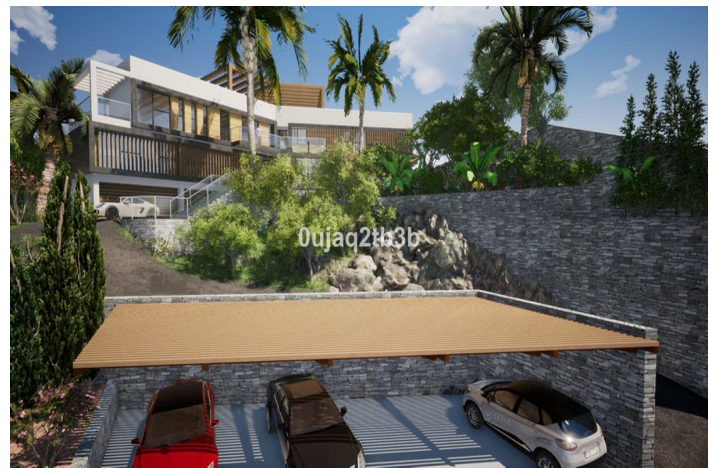

Residential Plot for sale in El Rosario, Marbella

555,000 €

Reference: R3888871 Plot Size: 1,704m²

Costa del Sol, El Rosario

Magnificent plot in a great location and walking distance to Sports center, commercial center, services and amenities. There is a project to build a very large house taking advantage of the slope in the plot. South-West oriented. El Rosario is a consolidated residential area with high demand for plots and properties.

Mountain

Panoramic

Garden

Street

Category

Investment

Golf

Resale