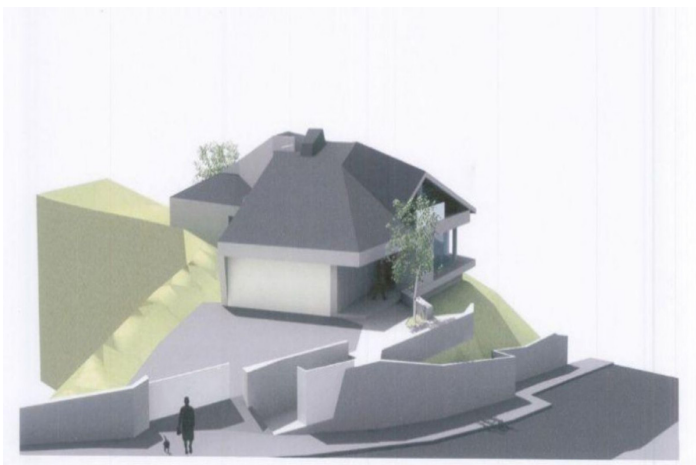

# Residential Plot for sale in Elviria, Marbella

495,000 €

Reference: R4096015 Plot Size: 1,500m<sup>2</sup>

## Costa del Sol, Elviria

Land, Elviria, Costa del Sol.

Garden/Plot 1500 m<sup>2</sup>.

Setting : Close To Golf, Close To Schools.

Orientation : South.

Pool : Room For Pool.

Views : Panoramic.

Garden : Private.