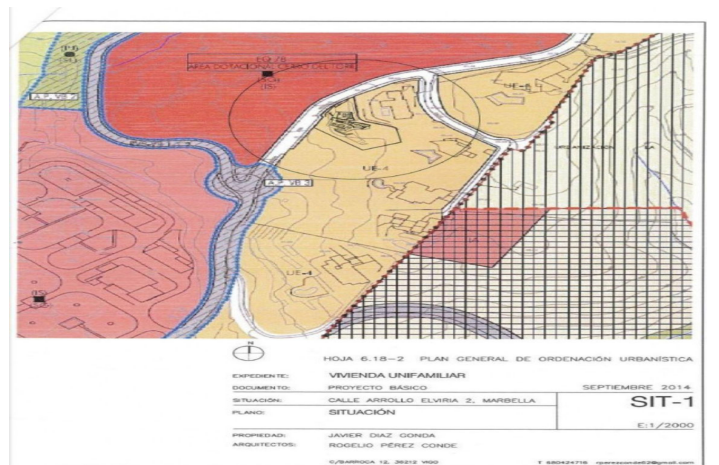

# Residential Plot for sale in Elviria, Marbella

495,000 €

Reference: R4096015 Plot Size: 1,500m<sup>2</sup>

## Costa del Sol, Elviria

Land, Elviria, Costa del Sol.

Garden/Plot 1500 m<sup>2</sup>.

Setting : Close To Golf, Close To Schools.

Orientation : South.

Pool : Room For Pool.

Views : Panoramic.

Garden : Private.

### Orientation

South