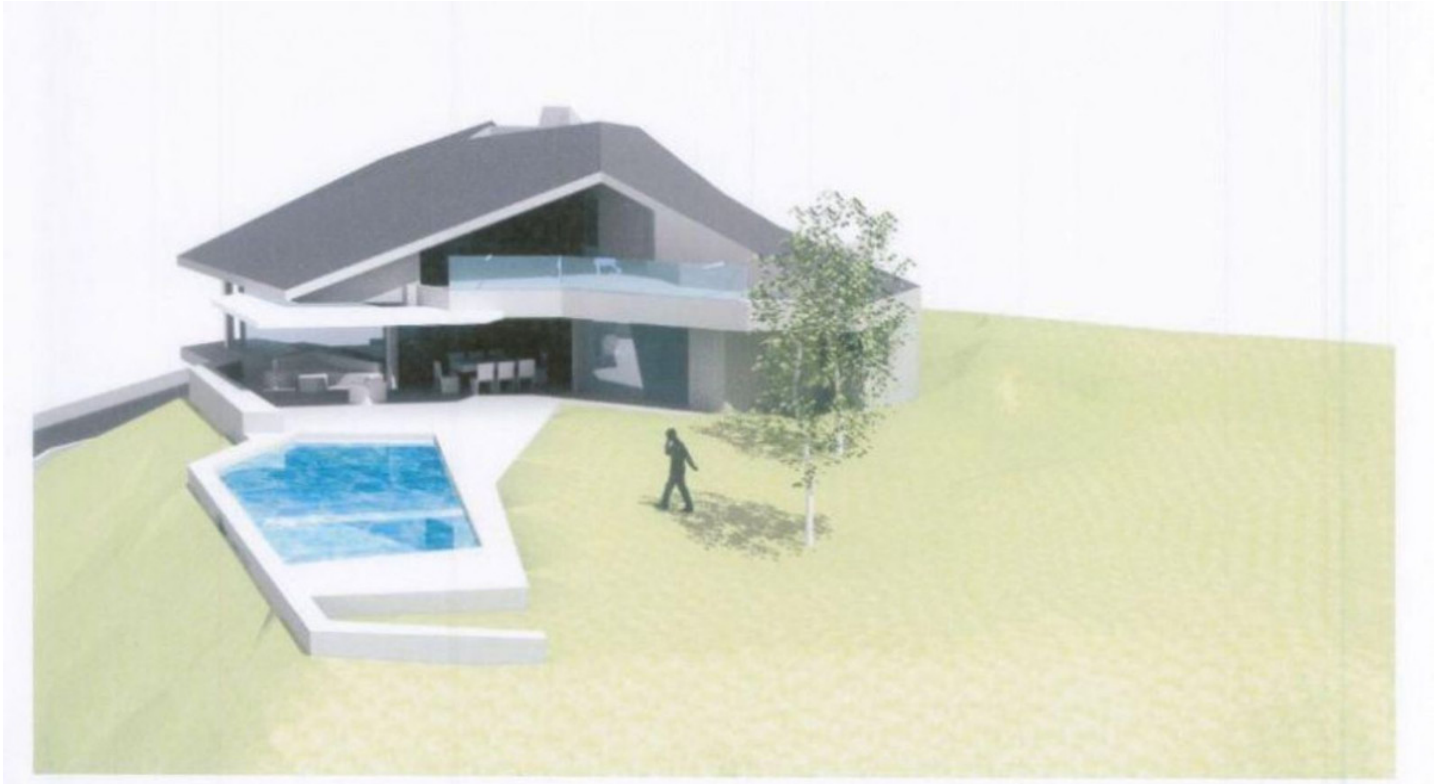

# Residential Plot for sale in Elviria, Marbella

495,000 €

Reference: R4096015 Plot Size: 1,500m<sup>2</sup>

## Costa del Sol, Elviria

Land, Elviria, Costa del Sol.

Garden/Plot 1500 m<sup>2</sup>.

Setting : Close To Golf, Close To Schools.

Orientation : South.

Pool : Room For Pool.

Views : Panoramic.

Garden : Private.