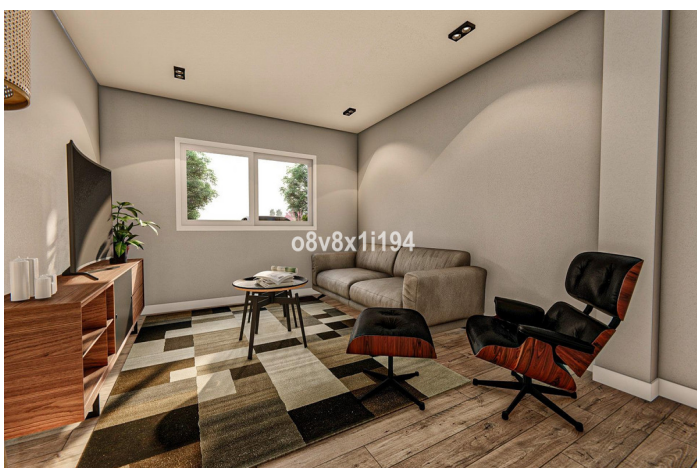

Finca - Cortijo for sale in Mijas Costa, Mijas

319,319 €

Reference: R4340002 Bedrooms: 3 Bathrooms: 1 Plot Size: 2,012m² Build Size: 115m²

Costa del Sol, Mijas Costa

With a total area of 2,100 square meters, this rectangular land offers an excellent opportunity to build the house of your dreams or develop a residential project.

One of the outstanding features of this land is the presence of a house to renovate, which offers the possibility of taking advantage of the existing structure and transforming it into a personalized home.